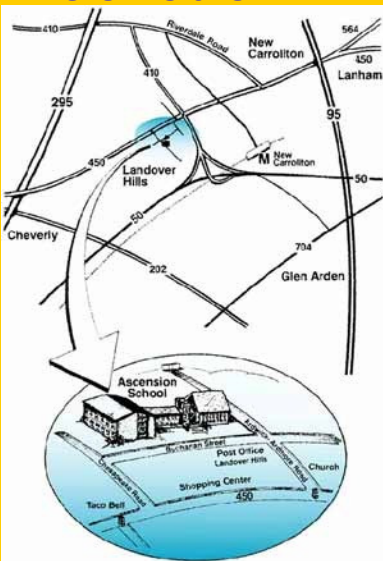

*Philip Parham, Ascension Class of 2001
(Harvard Class of 2009)*

Where we are:

Directions To Ascension Lutheran School

Ascension is located at 7415 Buchanan Street in Landover Hills, MD directly across from the Landover Hills Post Office, one block off of Route 450, Annapolis Blvd.